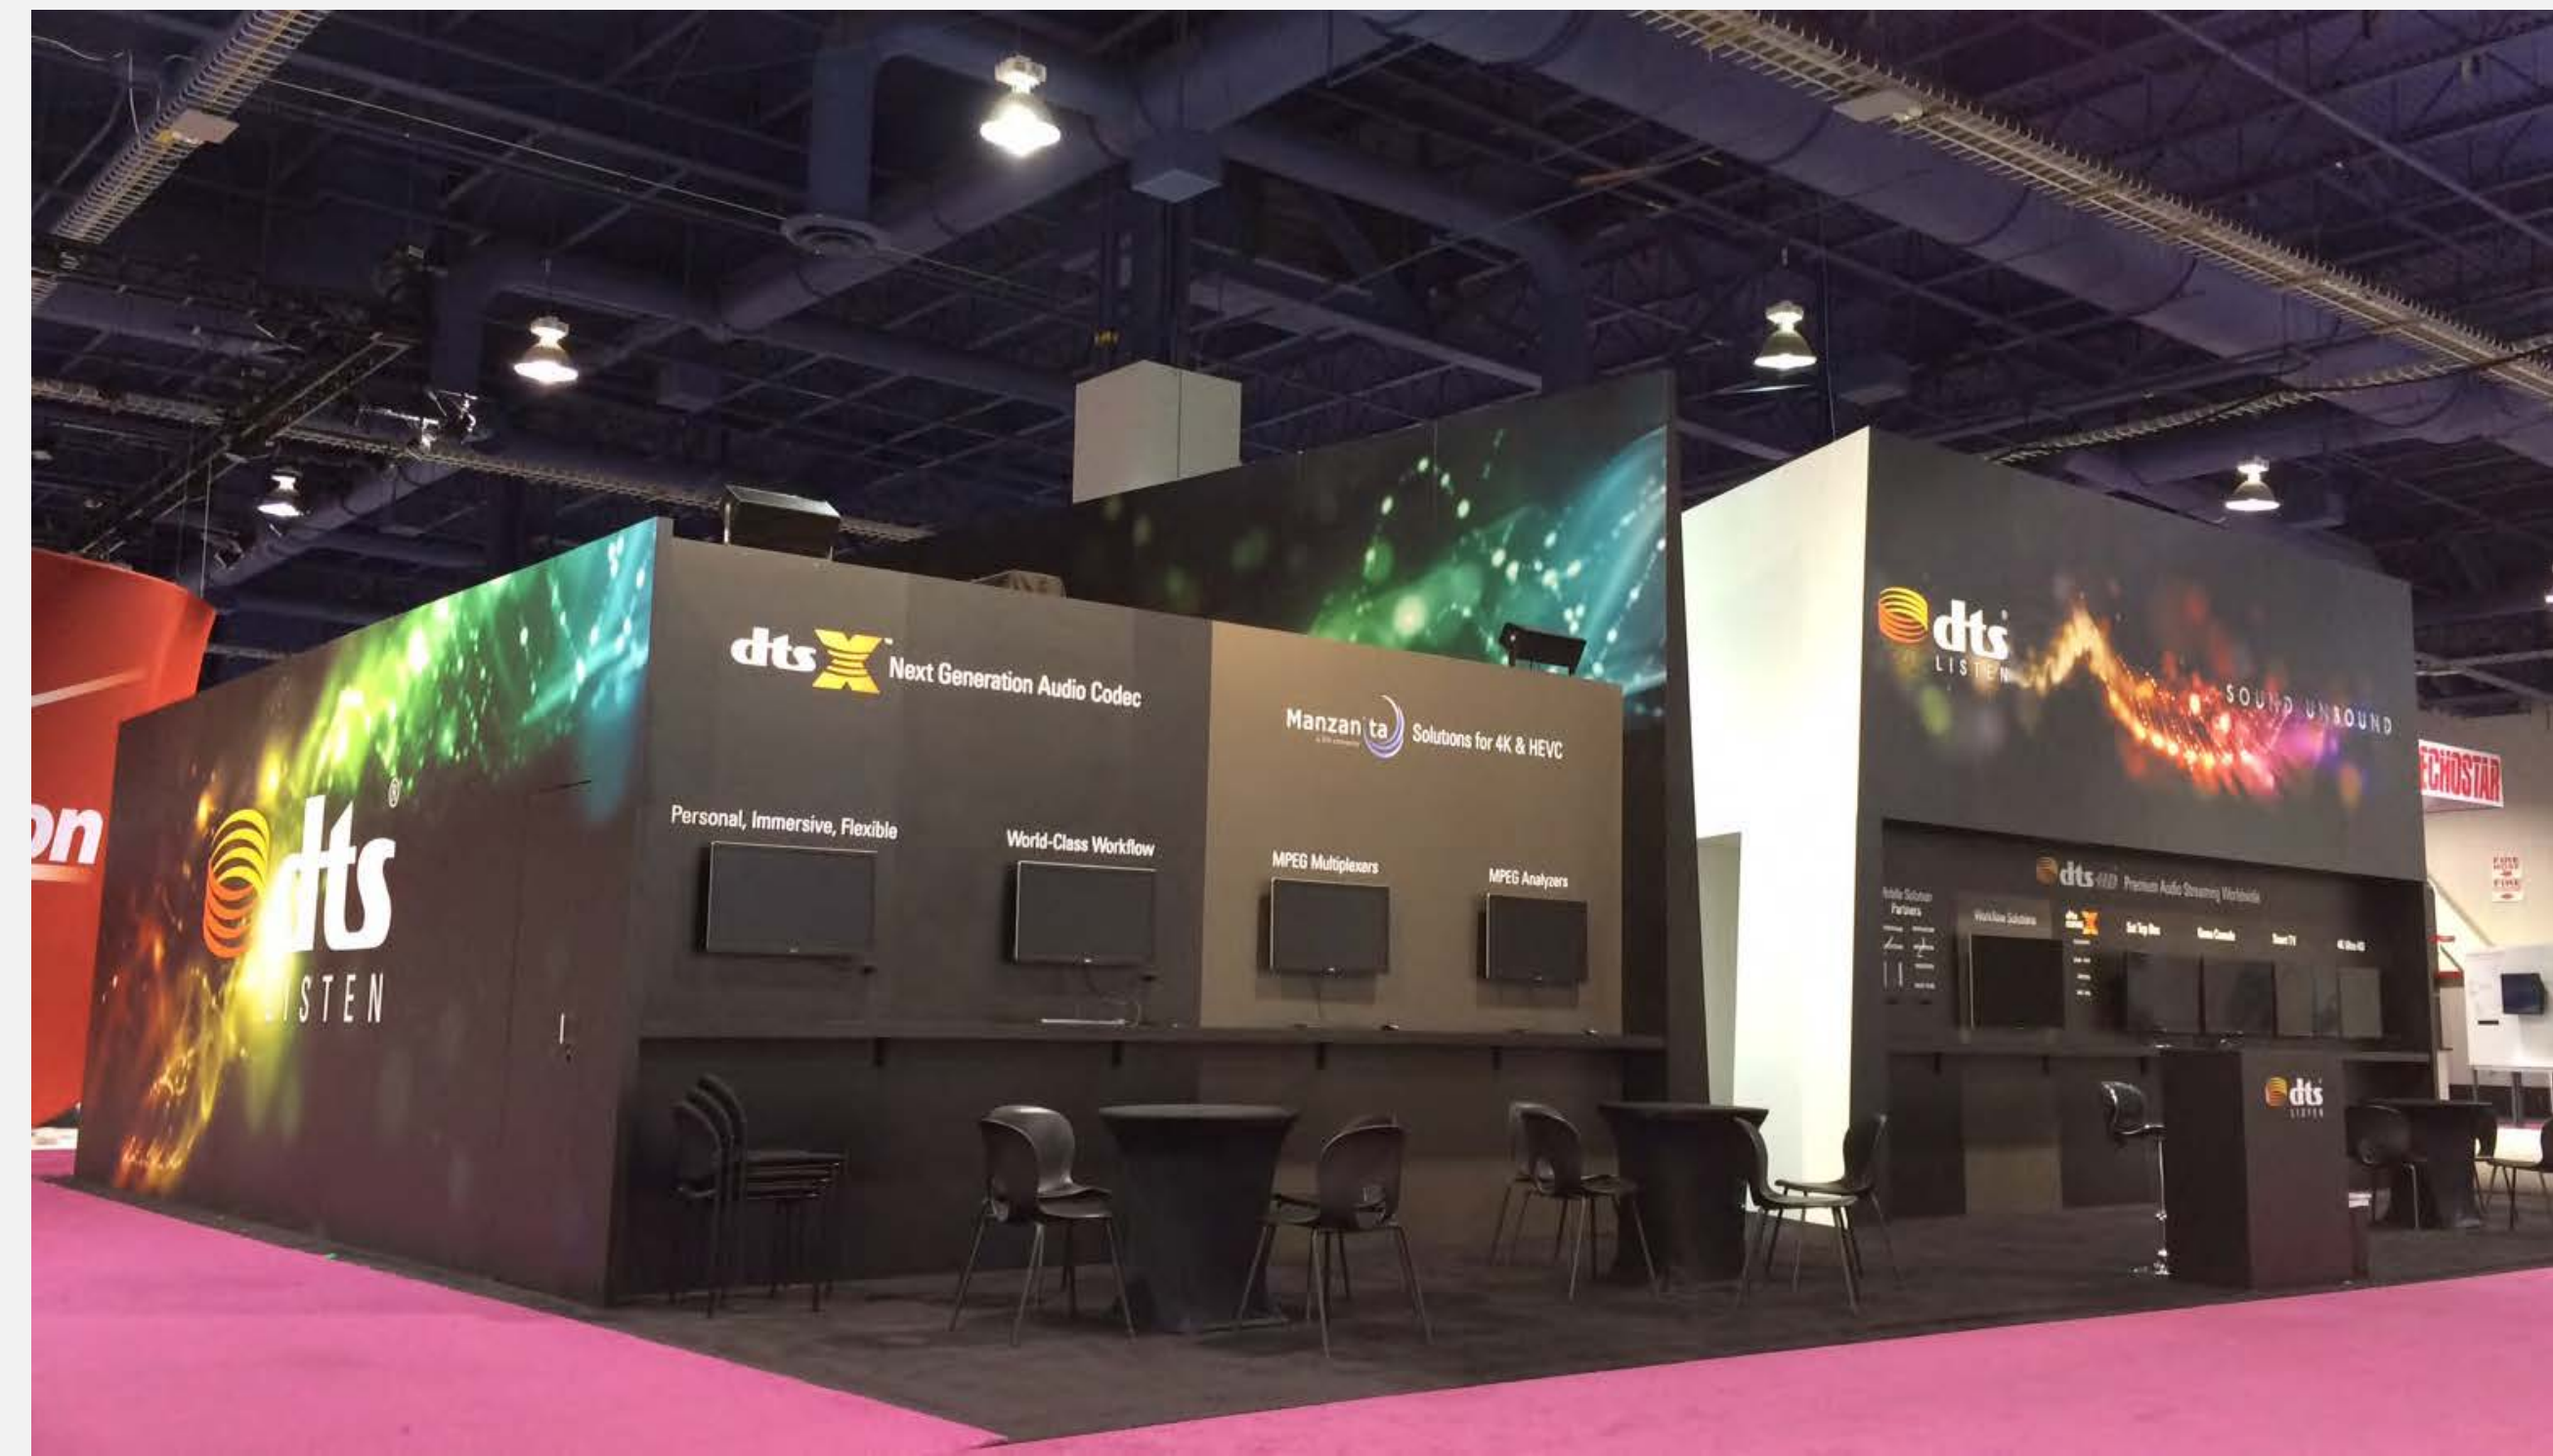

Las Vegas, CA

We'll design
your vision of
Success.

DTS
NAB Conference 2015
Las Vegas, CA

methodic
environments

We create
impactful
brand spaces.

Centerlight conference room

methodic
environments

Find the ideal solution to your event needs.